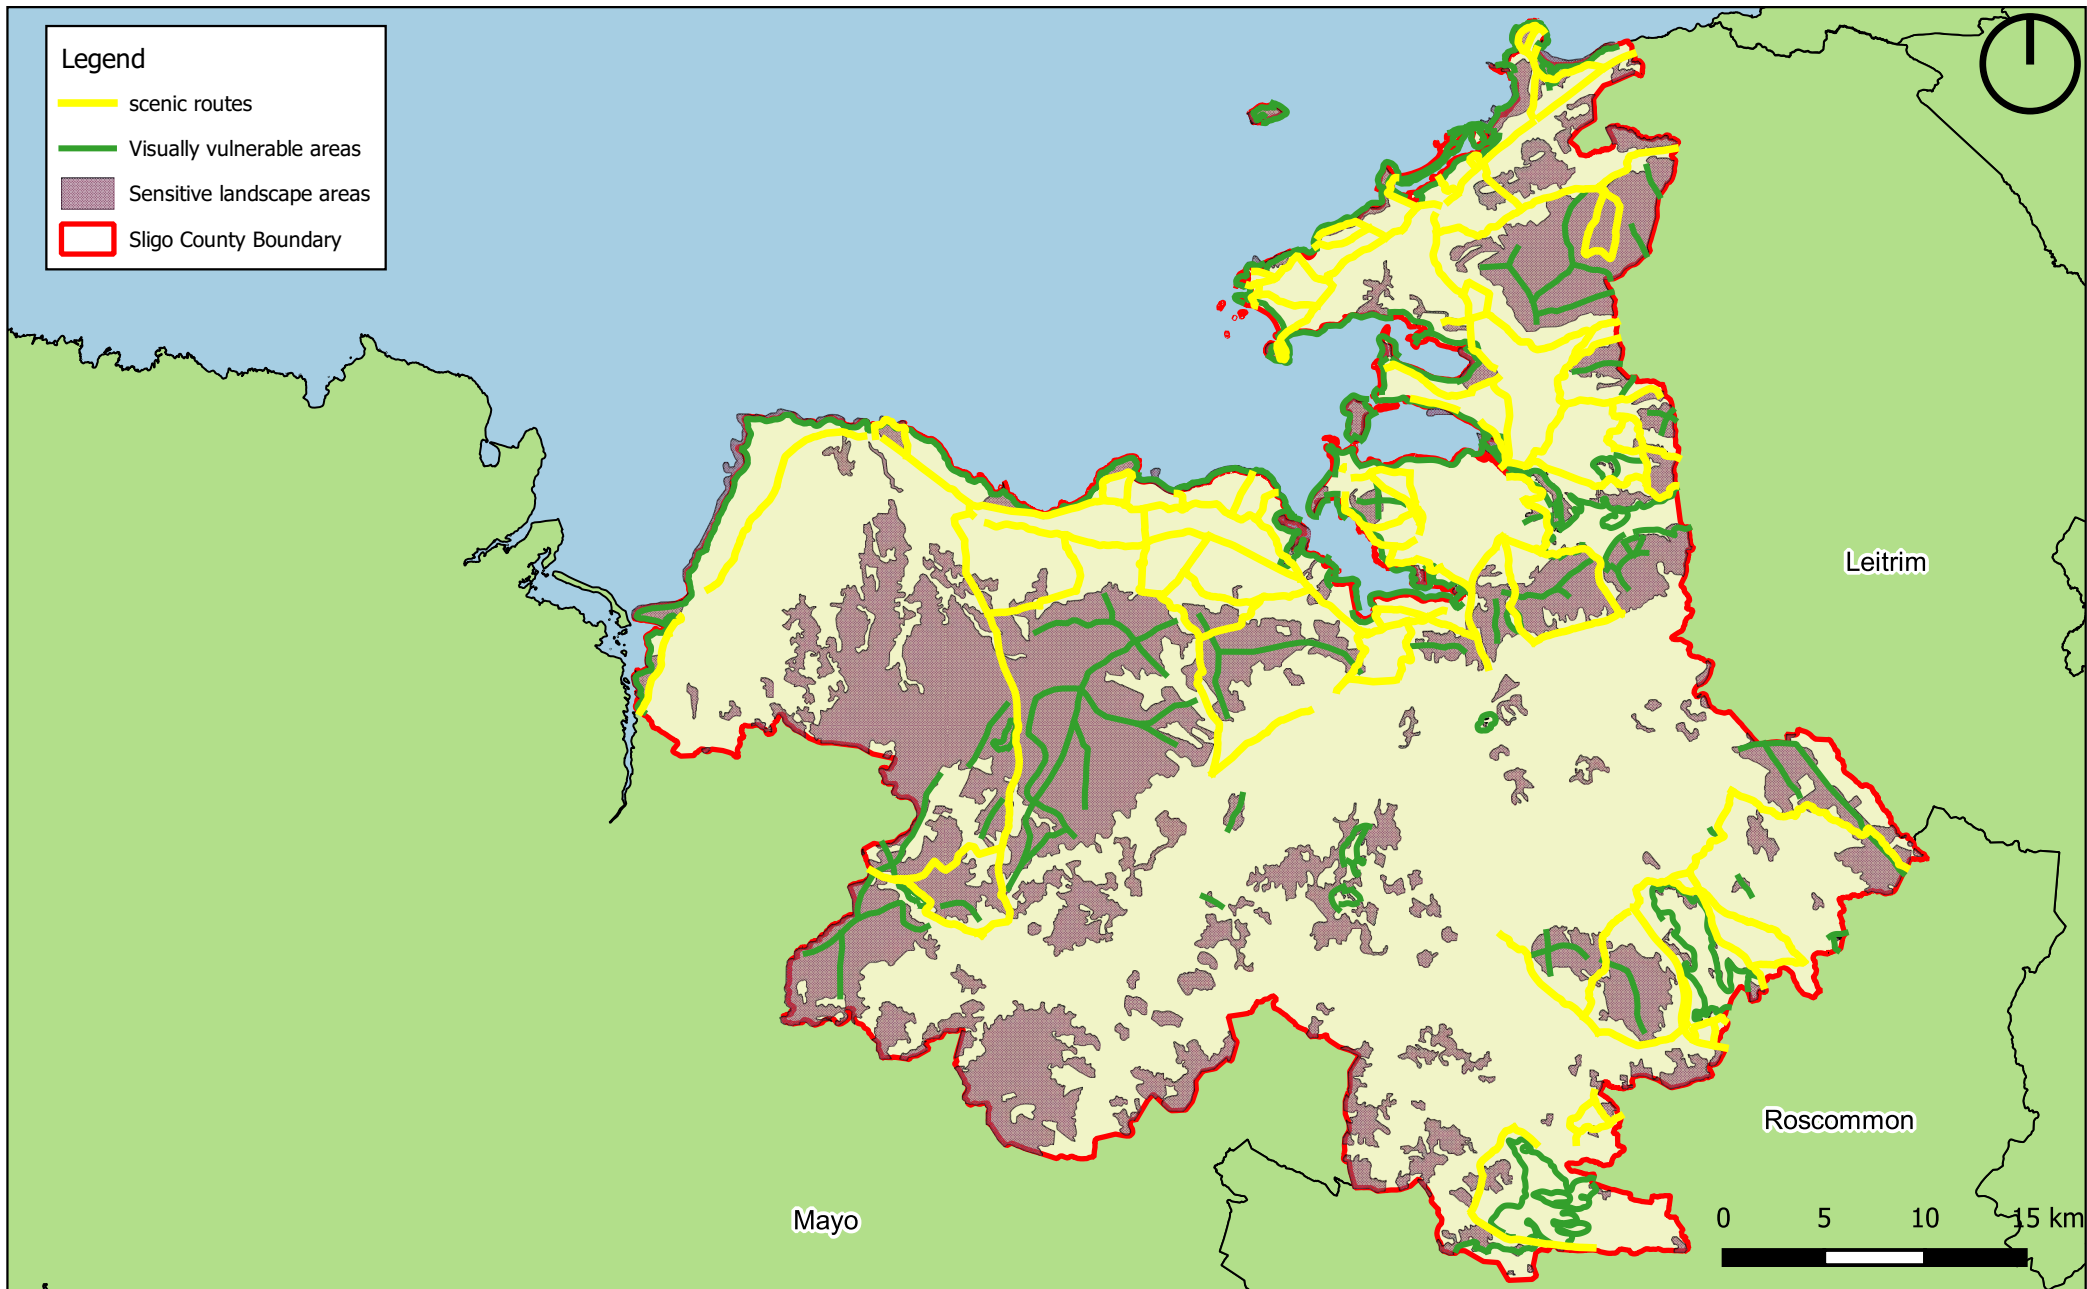

Map 39: Scenic routes, visually vulnerable and sensitive rural landscape

source : SCC (2017)